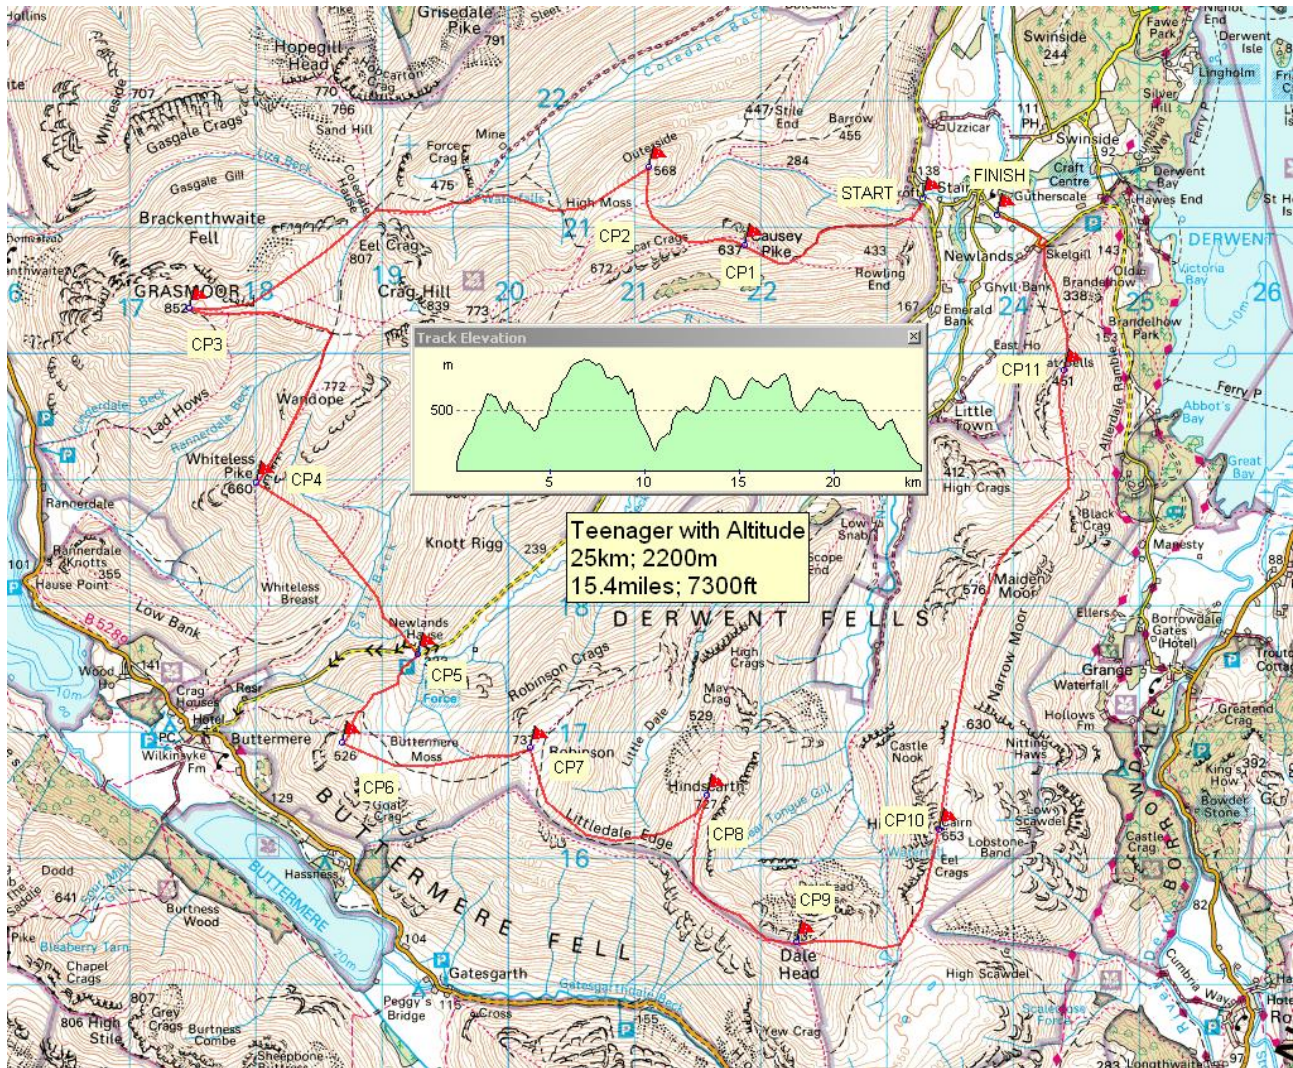

TEENAGER WITH ALTITUDE RACE MAP

Checkpoint	Name	Grid Ref
START		233212
CP1	Causey Pike	219210
CP2	Outerside	211214
CP3	Grasmoor	174204
CP4	Whiteless Pike	181189
CP5	Newlands House	193177 (CUTOFF)
CP6	High Snock Rigg	187169
CP7	Robinson	202169
CP8	Hindscarth	216165
CP9	Dalehead	223154
CP10	High Spy	234163
CP11	Cat Bells	245199
FINISH	Stair	237212

NOTE - This map is not detailed enough for use on the race and is for illustration only.